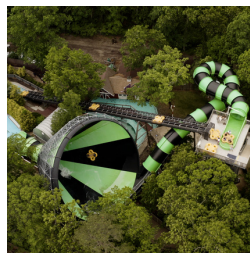

History

A Little Splash of History...Once a vast farmland on the east end of Long Island, Splish Splash is now the largest water park in the Tri-State area, spanning over 90 acres. Splish Splash opened in May 1991 and guests were immediately delighted at the beautiful 32 acre waterpark which contained 2 tube slides, 3 body slides, a family raft ride, 2 speed slides, a 1,300 foot lazy river, 2 kiddie pools and a restaurant. Besides the thrilling rides, the magical atmosphere of the park fascinated visitors.

ATTRACTIONS

Home to over 20 attractions, including New York's first hydromagnetic water coaster, a Kiddie area, and a new sensory experience!

Riptide Racer

Riders prepare to race for the title of "Ultimate Riptide Racer" then head first on mats, guests are drenched as they charge down the enclosed flumes in a wetter-then-wet mad chase for the finish line!

Bootlegger's Run

Bootlegger's Run takes four-person rafts uphill, just like a theme park coaster, for a series of breathtaking drops, including one from nearly five stories high - it was the first of it's kind in the state of New York!

Alien Invasion

Opened in 2006, our second most popular attraction Alien Invasion debuted. A ride that will send chills through your bones as you enter the 40 foot funnel!

Hyperlight

Hyperlight, is a new light and sound waterslide experience. Hyperlight sends thrill-seekers flying down and around to the pulse of vivid light and dynamic sound.